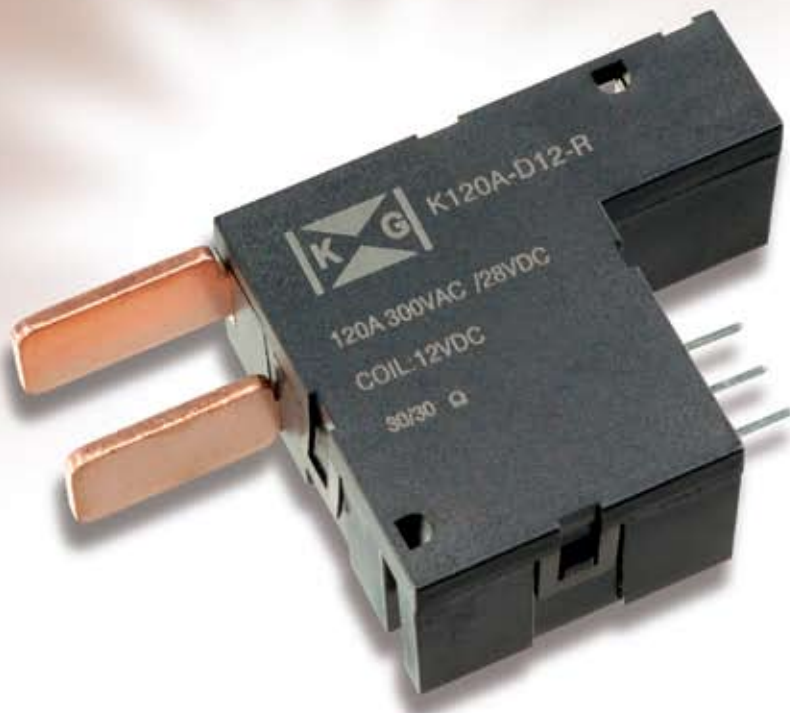

"Energy and persistence conquer all things."

— Benjamin Franklin

Switching To A Greener Tomorrow™

The Smart Grid requires smart choices. KG Technologies offers switching solutions that consistently meet rigorous ANSI and IEC standards. KG Technologies latching relays are extremely reliable and continuously meet our customers' expectations.